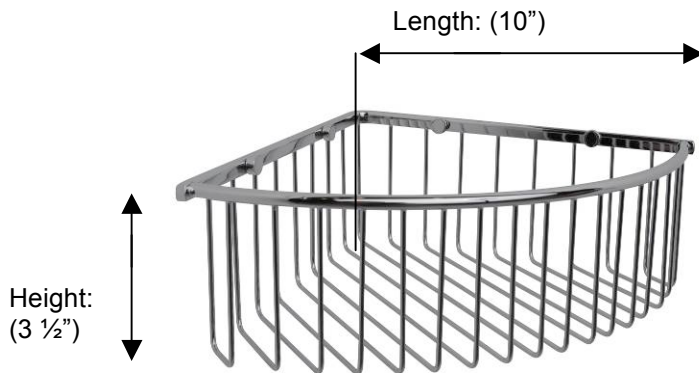

ESSENTIALS

53434 Large Deep Corner Basket

Depth: (10")
Concealed screw caps included

Description:
Large Deep Corner Basket

Finishes:

- CR – Chrome
- NI – Polished Nickel
- ES – Satin Nickel

Material:
Brass

Method of Fixing:
Direct to wall